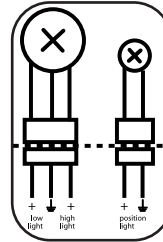

LED VISION HP HOMOLOGATED HEADLIGHT  
**MASCHERINA LED VISION HP OMOLOGATA**

COD. 500001894 REV 2

**ACERBIS PARTS**

**A - (1 pcs.)**

**B - (4 pcs.)**

**C - (1 pcs.)**

**D - (1 pcs.)**

**E - (1 pcs.)**

**1**

**2**

**WARNING !  
 MAX 16V DC**

**3**

**4**

**ONLY KTM**

**WARNING!** Of road motorcycle lights regularly fail through vibration. Always check your lights before riding at night.  
 Be sure you follow the installation instructions exactly. If the headlamps fall off, it can jam the front wheel. Do not secure cables with number plate mounting straps. Use the guides provided. Before riding, check that all cables, hoses, and controls function properly. The rubber mounting straps are subject to deterioration from atmospheric pollutants. Always inspect them before riding. Never ride unless all four are properly installed and in good condition.