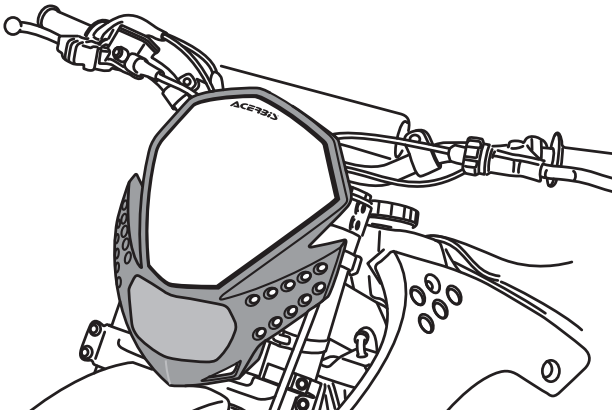

LED VISION HP HOMOLOGATED HEADLIGHT  
**MASCHERINA LED VISION HP OMOLOGATA**

COD. 500001894 REV 2

**ACERBIS PARTS**

**A - (1 pcs.)**

**B - (4 pcs.)**

**C - (1 pcs.)**

**D - (1 pcs.)**

**E - (1 pcs.)**

**1**

**2**

**WARNING !  
 MAX 16V DC**

**3**

**4**

**ONLY KTM**

**WARNING!** Of road motorcycle lights regularly fail through vibration. Always check your lights before riding at night.  
 Be sure you follow the installation instructions exactly. If the headlamps fall off, it can jam the front wheel. Do not secure cables with number plate mounting straps. Use the guides provided. Before riding, check that all cables, hoses, and controls function properly. The rubber mounting straps are subject to deterioration from atmospheric pollutants. Always inspect them before riding. Never ride unless all four are properly installed and in good condition.