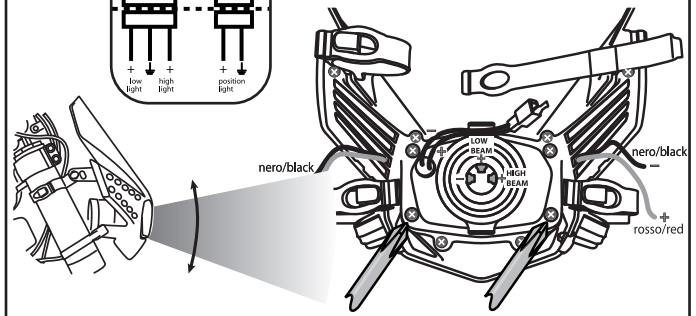

LED VISION HP HOMOLOGATED HEADLIGHT  
**MASCHERINA LED VISION HP OMOLOGATA**

COD. 500001894 REV 2

**ACERBIS PARTS**

**A - (1 pcs.)**

**B - (4 pcs.)**

**C - (1 pcs.)**

**D - (1 pcs.)**

**E - (1 pcs.)**

**1**

**2**

**WARNING !  
 MAX 16V DC**

**3**

**4**

**ONLY KTM**

**WARNING!** Of road motorcycle lights regularly fail through vibration. Always check your lights before riding at night.  
 Be sure you follow the installation instructions exactly. If the headlamps fall off, it can jam the front wheel. Do not secure cables with number plate mounting straps. Use the guides provided. Before riding, check that all cables, hoses, and controls function properly. The rubber mounting straps are subject to deterioration from atmospheric pollutants. Always inspect them before riding. Never ride unless all four are properly installed and in good condition.