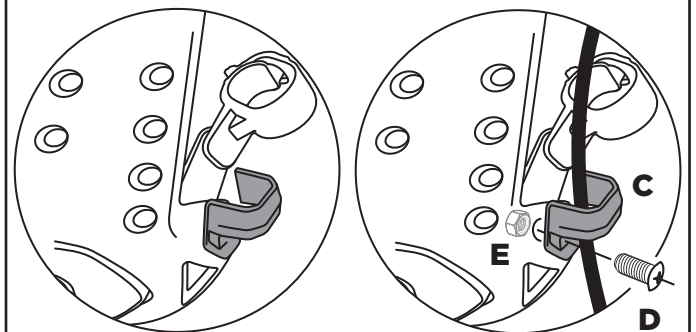

**1**

**2**

**WARNING !  
 MAX 16V DC**

**3**

**4**

**ONLY KTM**

**WARNING!** Of road motorcycle lights regularly fail through vibration. Always check your lights before riding at night.  
 Be sure you follow the installation instructions exactly. If the headlamps fall off, it can jam the front wheel. Do not secure cables with number plate mounting straps. Use the guides provided. Before riding, check that all cables, hoses, and controls function properly. The rubber mounting straps are subject to deterioration from atmospheric pollutants. Always inspect them before riding. Never ride unless all four are properly installed and in good condition.