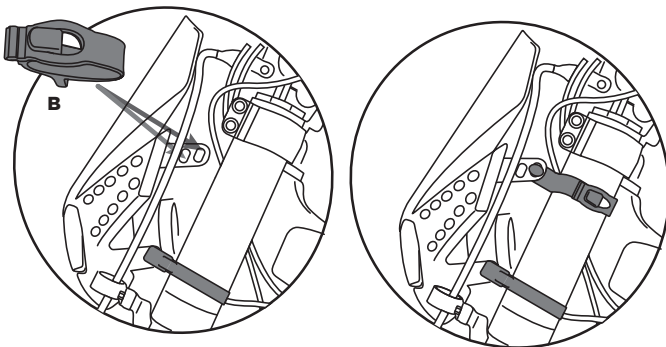

**1**

**2**

**WARNING !  
 MAX 16V DC**

**3**

**4**

**ONLY KTM**

**WARNING!** Of road motorcycle lights regularly fail through vibration. Always check your lights before riding at night.  
 Be sure you follow the installation instructions exactly. If the headlamps fall off, it can jam the front wheel. Do not secure cables with number plate mounting straps. Use the guides provided. Before riding, check that all cables, hoses, and controls function properly. The rubber mounting straps are subject to deterioration from atmospheric pollutants. Always inspect them before riding. Never ride unless all four are properly installed and in good condition.